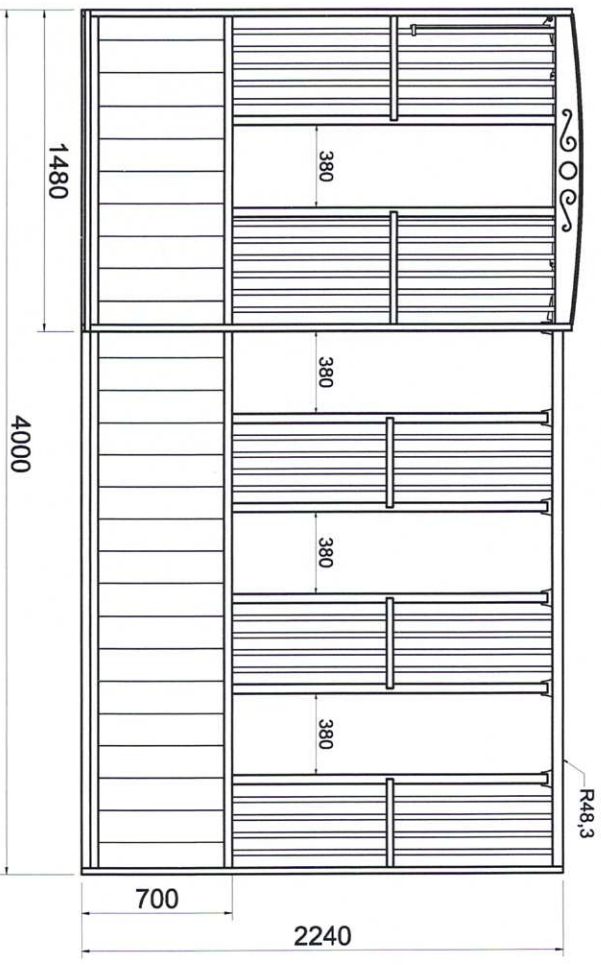

Steel:	GALVA
Boards:	AUTOCLAVE

F0101POUA - 5 pcs
 AUTOCLAVE, GALVA

L0301POUA - 5 pcs
 AUTOCLAVE, GALVA

POTEAU/CF3724 - 5 pcs
 GALVA

Customer address:

Please check all dimensions as correct
 Sign and return
 Signature:
 Date:

Title:	ELEMENTS
Order no.:	CF3724
Date:	18.11.2024-110015
Drawn:	mbaum
	1

Steel:	GALVA
Boards:	AUTOCLAVE

F0101POUA3500 - 5 pcs
 AUTOCLAVE, GALVA

L0301POUA3500 - 5 pcs
 AUTOCLAVE, GALVA

Customer address:

Please check all dimensions as correct
 Sign and return
 Signature:
 Date:

Title:	ELEMENTS
Order no.:	CF3724
Date:	18.11.2024-110241
Drawn:	mbaum
	2

Steel:	GALVA
Boards:	AUTOCLAVE

F0101POUA4000 - 5 pcs
 AUTOCLAVE, GALVA

L0301POUA4000 - 5 pcs
 AUTOCLAVE, GALVA

Customer address:

Please check all dimensions as correct
 Sign and return
 Signature:
 Date: