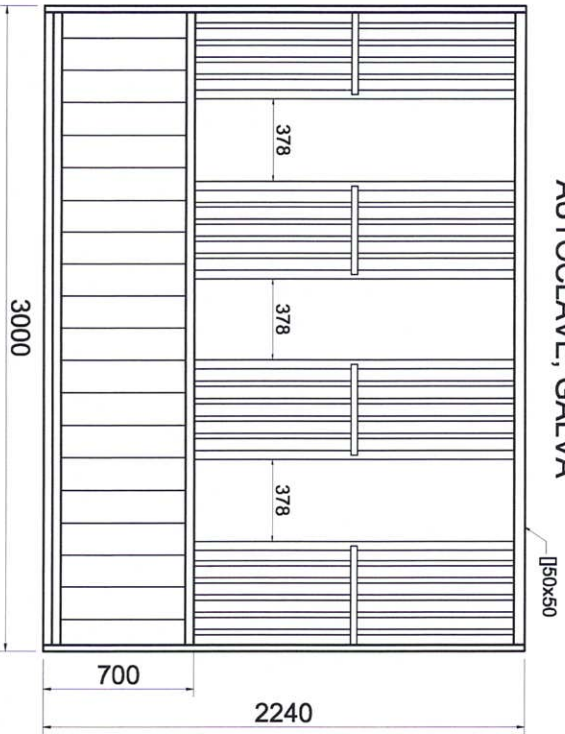

Steel:	GALVA
Boards:	AUTOCLAVE

F0101POUA - 5 pcs
 AUTOCLAVE, GALVA

L0301POUA - 5 pcs
 AUTOCLAVE, GALVA

POTEAU/CF3724 - 5 pcs
 GALVA

Customer address:

Please check all dimensions as correct
 Sign and return
 Signature:
 Date:

Title:	ELEMENTS
Order no.:	CF3724
Date:	18.11.2024-110015
Drawn:	mbaum
	1

Steel:	GALVA
Boards:	AUTOCLAVE

F0101POUA3500 - 5 pcs
 AUTOCLAVE, GALVA

L0301POUA3500 - 5 pcs
 AUTOCLAVE, GALVA

Customer address:

Please check all dimensions as correct
 Sign and return
 Signature:
 Date: