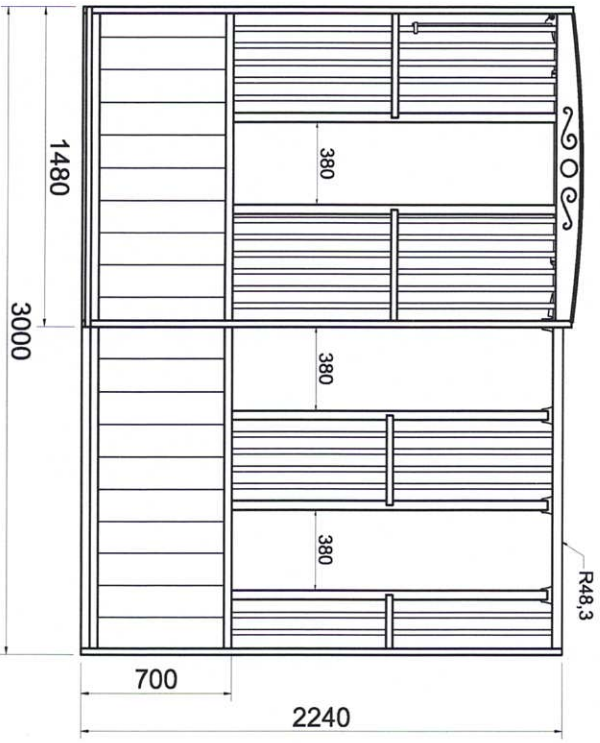

Steel:	GALVA
Boards:	AUTOCLAVE

F0101POUA - 5 pcs
 AUTOCLAVE, GALVA

L0301POUA - 5 pcs
 AUTOCLAVE, GALVA

POTEAU/CF3724 - 5 pcs
 GALVA

Customer address:

Please check all dimensions as correct
 Sign and return
 Signature:
 Date:

Title:	ELEMENTS
Order no.:	CF3724
Date:	18.11.2024-110015
Drawn:	mbaum
	1

Steel:	GALVA
Boards:	AUTOCLAVE

F0101POUA3500 - 5 pcs
 AUTOCLAVE, GALVA

L0301POUA3500 - 5 pcs
 AUTOCLAVE, GALVA

Customer address:

Please check all dimensions as correct
 Sign and return
 Signature:
 Date: