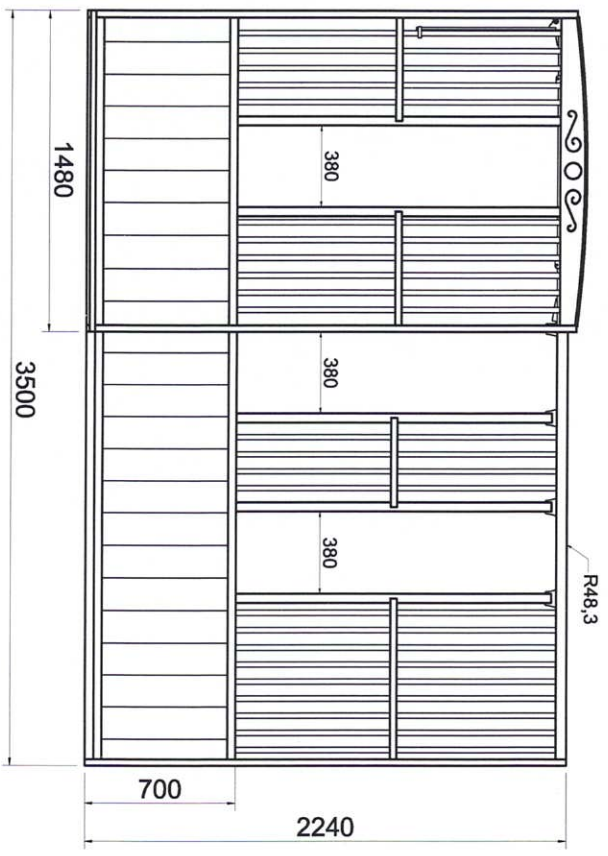

Steel:	GALVA
Boards:	AUTOCLAVE

F0101POUA - 5 pcs
 AUTOCLAVE, GALVA

L0301POUA - 5 pcs
 AUTOCLAVE, GALVA

POTEAU/CF3724 - 5 pcs
 GALVA

Customer address:

Please check all dimensions as correct
 Sign and return
 Signature:
 Date:

Title:	ELEMENTS
Order no.:	CF3724
Date:	18.11.2024-110015
Drawn:	mbaum
	1

Steel:	GALVA
Boards:	AUTOCLAVE

F0101POUA3500 - 5 pcs
 AUTOCLAVE, GALVA

L0301POUA3500 - 5 pcs
 AUTOCLAVE, GALVA

Customer address:

Please check all dimensions as correct
 Sign and return
 Signature:
 Date: