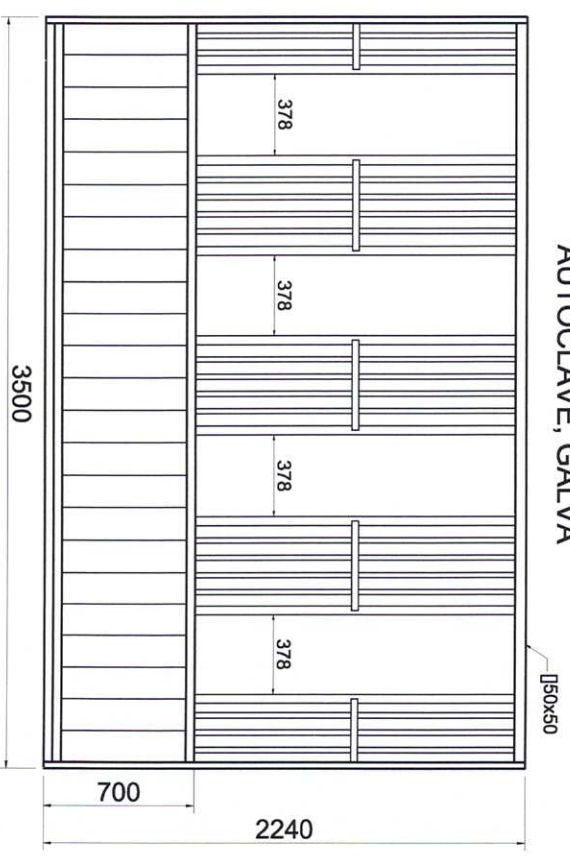

Steel:	GALVA
Boards:	AUTOCLAVE

F0101POUA - 5 pcs
 AUTOCLAVE, GALVA

L0301POUA - 5 pcs
 AUTOCLAVE, GALVA

POTEAU/CF3724 - 5 pcs
 GALVA

Customer address:

Please check all dimensions as correct
 Sign and return
 Signature:
 Date:

Title:	ELEMENTS
Order no.:	CF3724
Date:	18.11.2024-110015
Drawn:	mbaum
	1

Steel:	GALVA
Boards:	AUTOCLAVE

F0101POUA3500 - 5 pcs
 AUTOCLAVE, GALVA

L0301POUA3500 - 5 pcs
 AUTOCLAVE, GALVA

Customer address:

Please check all dimensions as correct
 Sign and return
 Signature:
 Date:

Title:	ELEMENTS
Order no.:	CF3724
Date:	18.11.2024-110241
Drawn:	mbaum
	2

Steel:	GALVA
Boards:	AUTOCLAVE

F0101POUA4000 - 5 pcs
 AUTOCLAVE, GALVA

L0301POUA4000 - 5 pcs
 AUTOCLAVE, GALVA

Customer address:

Please check all dimensions as correct
 Sign and return
 Signature:
 Date: