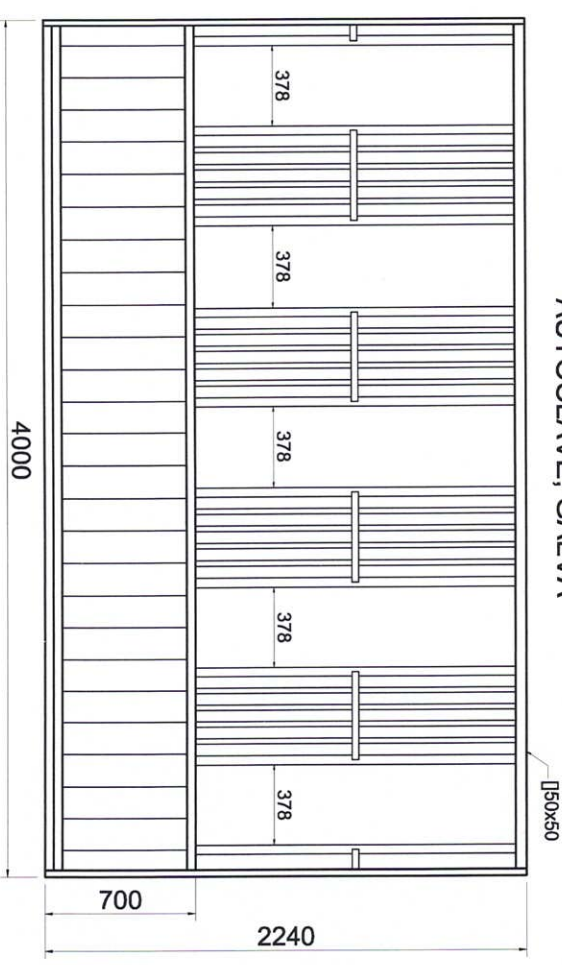

Steel:	GALVA
Boards:	AUTOCLAVE

F0101POUA - 5 pcs
 AUTOCLAVE, GALVA

L0301POUA - 5 pcs
 AUTOCLAVE, GALVA

POTEAU/CF3724 - 5 pcs
 GALVA

Customer address:

Please check all dimensions as correct
 Sign and return
 Signature:
 Date:

Title:	ELEMENTS
Order no.:	CF3724
Date:	18.11.2024-110015
Drawn:	mbaum
	1

Steel:	GALVA
Boards:	AUTOCLAVE

F0101POUA3500 - 5 pcs
 AUTOCLAVE, GALVA

L0301POUA3500 - 5 pcs
 AUTOCLAVE, GALVA

Customer address:

Please check all dimensions as correct
 Sign and return
 Signature:
 Date:

Title:	ELEMENTS
Order no.:	CF3724
Date:	18.11.2024-110241
Drawn:	mbaum
	2

Steel:	GALVA
Boards:	AUTOCLAVE

F0101POUA4000 - 5 pcs
 AUTOCLAVE, GALVA

L0301POUA4000 - 5 pcs
 AUTOCLAVE, GALVA

Customer address:

Please check all dimensions as correct
 Sign and return
 Signature:
 Date: