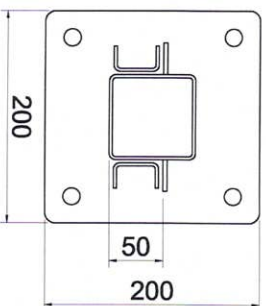

Steel:	GALVA
Boards:	AUTOCLAVE

F0101POUA - 5 pcs
 AUTOCLAVE, GALVA

L0301POUA - 5 pcs
 AUTOCLAVE, GALVA

POTEAU/CF3724 - 5 pcs
 GALVA

Customer address:

Please check all dimensions as correct
 Sign and return
 Signature:
 Date:

Title:	ELEMENTS
Order no.:	CF3724
Date:	18.11.2024-110015
Drawn:	mbaum
	1

Steel:	GALVA
Boards:	AUTOCLAVE

F0101POUA3500 - 5 pcs
 AUTOCLAVE, GALVA

L0301POUA3500 - 5 pcs
 AUTOCLAVE, GALVA

Customer address:

Please check all dimensions as correct
 Sign and return
 Signature:
 Date:

Title:	ELEMENTS
Order no.:	CF3724
Date:	18.11.2024-110241
Drawn:	mbaum
	2

Steel:	GALVA
Boards:	AUTOCLAVE

F0101POUA4000 - 5 pcs
 AUTOCLAVE, GALVA

L0301POUA4000 - 5 pcs
 AUTOCLAVE, GALVA

Customer address:

Please check all dimensions as correct
 Sign and return
 Signature:
 Date: