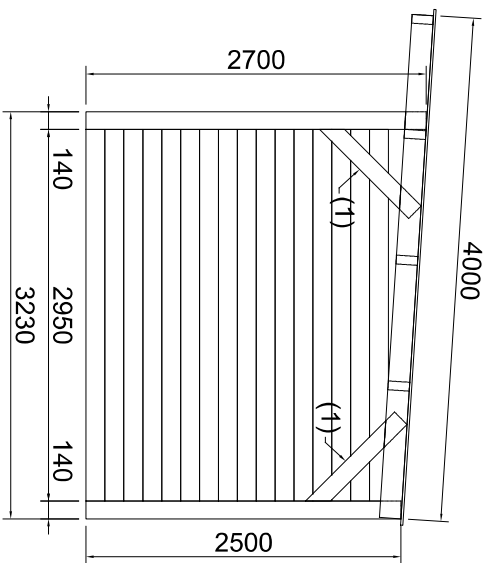

Steel:	-
Boards:	AUTOCLAVE 40mm

- S1 - POST 140x140 H=2700
- S2 - POST 140x140 H=2700
- S3 - POST 140x140 H=2500
- S4 - POST 140x140 H=2500

TRAPEZOIDAL SHEET T18  
GALVA + ANTICONDENSATION FLEECE

Customer address:		Please check all dimensions as correct	
.....		Sign and return to Cheval Liberte	
Signature: .....		Date: .....	
Title:		NABRITG8TF5W	
Order no:		19.02.2026-141637	
Date:		mbaum	
Drawn:		1	