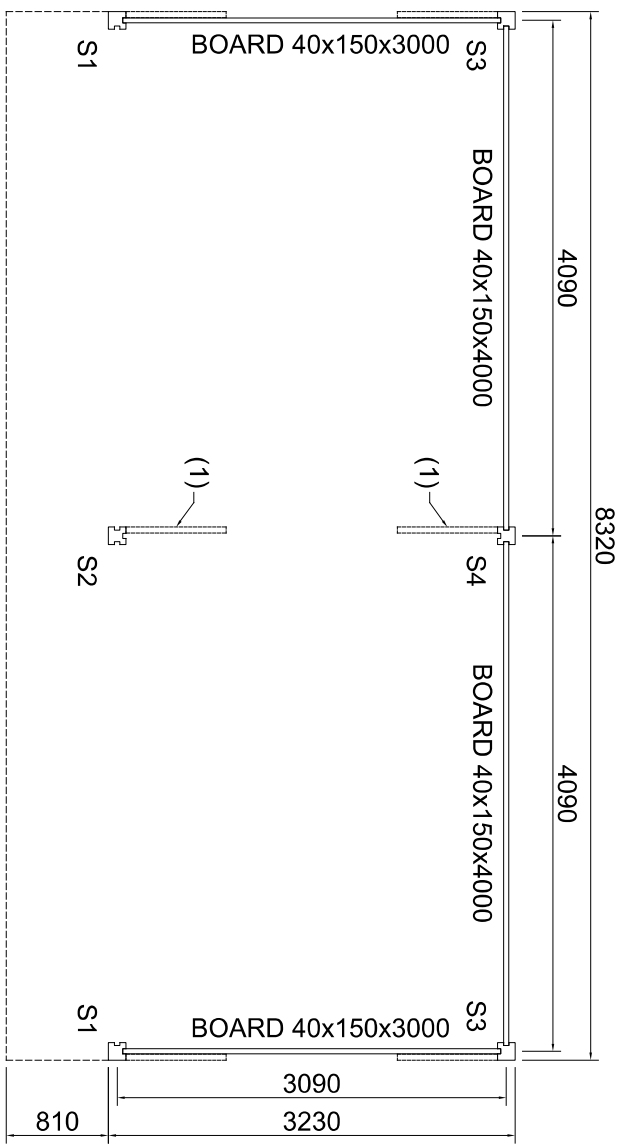

Steel:	-
Boards:	AUTOCLAVE 40mm

- S1 - POST 140x140 H=2700
- S2 - POST 140x140 H=2700
- S3 - POST 140x140 H=2500
- S4 - POST 140x140 H=2500

TRAPEZOIDAL SHEET T18  
GALVA + ANTICONDENSATION FLEECE

Customer address:		Please check all dimensions as correct	
.....		Sign and return to Cheval Liberte	
Signature: .....		Date: .....	
Title:		NABRITG8TF5W	
Order no:		19.02.2026-141637	
Date:		mbaum	
Drawn:		1	