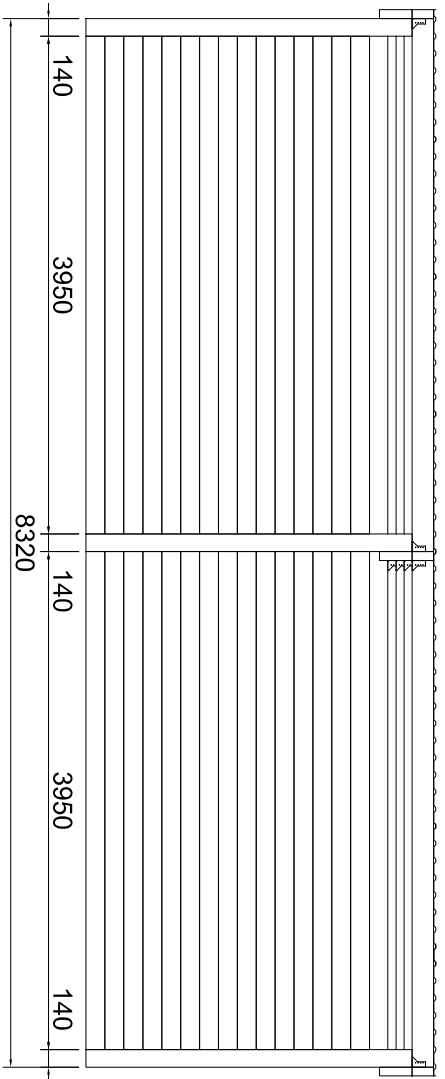

Steel:	-
Boards:	AUTOCLAVE 40mm

- S1 - POST 140x140 H=2700
- S2 - POST 140x140 H=2700
- S3 - POST 140x140 H=2500
- S4 - POST 140x140 H=2500

TRAPEZOIDAL SHEET T18  
GALVA + ANTICONDENSATION FLEECE

Customer address:		Please check all dimensions as correct	
.....		Sign and return to Cheval Liberte	
Signature: .....		Date: .....	
Title:		NABRITG8TF5W	
Order no:		19.02.2026-141637	
Date:		mbaum	
Drawn:		1	